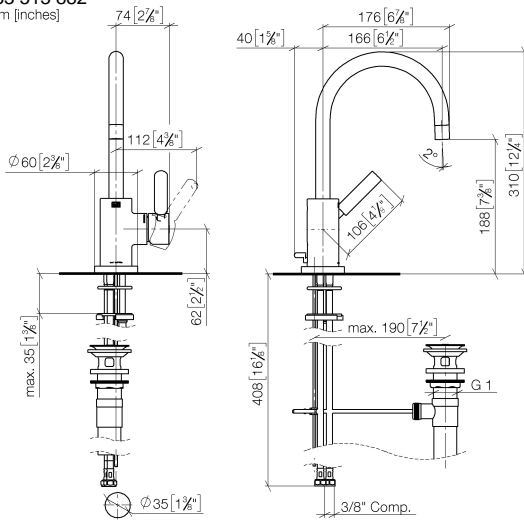

TARA Single-lever basin mixer with pop-up waste - Brushed Durabronz (23kt Gold)

TARA

33 513 882

- 166mm projection
- pivotable spout 360°
- circular, air-enriched flow
- height of mixer 310 mm
- height up to aerator 188 mm
- hole diameter 35 mm
- 2x screw-in M 8 x 1 pressure hose, leak-tested
- max. flow 4.5 l/min
- lead-free
- This product can help a building meet the requirements of Green Building Rating Systems, e.g. LEED®, BREEAM®, DGNB

Only suitable for basins with an overflow.

	Brushed Durabronz (23kt Gold)	33 513 882-28 0010
	Chrome	33 513 882-00 0010
	Brushed Platinum	33 513 882-06 0010
	Platinum	33 513 882-08 0010
	Dark Chrome	33 513 882-19 0010
	Matte Black	33 513 882-33 0010
	Brushed Champagne (22kt Gold)	33 513 882-46 0010
	Champagne (22kt Gold)	33 513 882-47 0010
	Brushed Chrome	33 513 882-93 0010
	Brushed Dark Platinum	33 513 882-99 0010

TARA Single-lever basin mixer with pop-up waste - Brushed Durabronz (23kt Gold)

TARA

33 513 882
mm [inches]

Flow rate chart

Codes & Standards

California Energy
Commission
(CEC)

TARA Single-lever basin mixer with pop-up waste - Brushed Durabronze (23kt Gold)

TARA

33 513 882

Certificates

IAPMO_N-4976 (1). IAPMO_6397 (1).

33 513 882
Parts for other finishes can be found here: [Chrome](#)

Spare parts list

No.	Item Number	Name	Quantity used	Delivery time
1	90 28 22 372 01-28	spout	1	20
2	09 30 30 054 90	screw	1	2
3	04 20 16 031 80-28	pull-rod	1	60
4	90 15 05 065 00 90	cartridge	1	2
5	09 24 04 107-28	nut	1	20
6	90 20 88 040 00-28	handle	1	20
7	09 31 11 010 90	pin	1	2
8	90 24 04 048 00-28	nipple	1	20
9	11 170 880-28	handle	1	-
Spare part can no longer be ordered, please order the replacement item				
10	09 14 10 034 90	seal	1	2
11	09 28 10 055-28	rosette	1	20
12	04 30 04 106 00 90	hose	2	2
13	09 31 11 011 90	pin	1	2
14	04 30 11 038 00 90	fixing set	1	2
15	90 11 01 023 00-28	pop-up waste	1	20