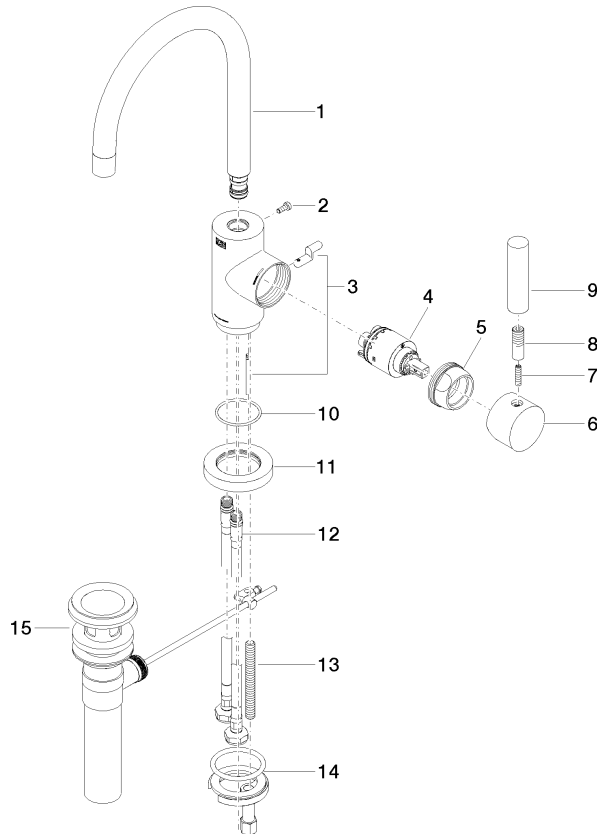

TARA Single-lever basin mixer with pop-up waste - Brushed Durabronz (23kt Gold)

TARA

33 513 882

- 166mm projection
- pivotable spout 360°
- circular, air-enriched flow
- height of mixer 310 mm
- height up to aerator 188 mm
- hole diameter 35 mm
- 2x screw-in M 8 x 1 pressure hose, leak-tested
- max. flow 4.5 l/min
- lead-free
- This product can help a building meet the requirements of Green Building Rating Systems, e.g. LEED®, BREEAM®, DGNB

Only suitable for basins with an overflow.

	Brushed Durabronz (23kt Gold)	33 513 882-28 0010
	Chrome	33 513 882-00 0010
	Brushed Platinum	33 513 882-06 0010
	Platinum	33 513 882-08 0010
	Dark Chrome	33 513 882-19 0010
	Matte Black	33 513 882-33 0010
	Brushed Champagne (22kt Gold)	33 513 882-46 0010
	Champagne (22kt Gold)	33 513 882-47 0010
	Brushed Chrome	33 513 882-93 0010
	Brushed Dark Platinum	33 513 882-99 0010

TARA Single-lever basin mixer with pop-up waste - Brushed Durabronz (23kt Gold)

TARA

33 513 882
mm [inches]

Flow rate chart

Codes & Standards

California Energy
Commission
(CEC)

TARA Single-lever basin mixer with pop-up waste - Brushed Durabronze (23kt Gold)

TARA

33 513 882

Certificates

IAPMO_N-4976 (1). IAPMO_6397 (1).

33 513 882
Parts for other finishes can be found here: [Chrome](#)

Spare parts list

No.	Item Number	Name	Quantity used	Delivery time
1	90 28 22 372 01-28	spout	1	20
2	09 30 30 054 90	screw	1	2
3	04 20 16 031 80-28	pull-rod	1	60
4	90 15 05 065 00 90	cartridge	1	2
5	09 24 04 107-28	nut	1	20
6	90 20 88 040 00-28	handle	1	20
7	09 31 11 010 90	pin	1	2
8	90 24 04 048 00-28	nipple	1	20
9	11 170 880-28	handle	1	-
Spare part can no longer be ordered, please order the replacement item				
10	09 14 10 034 90	seal	1	2
11	09 28 10 055-28	rosette	1	20
12	04 30 04 106 00 90	hose	2	2
13	09 31 11 011 90	pin	1	2
14	04 30 11 038 00 90	fixing set	1	2
15	90 11 01 023 00-28	pop-up waste	1	20